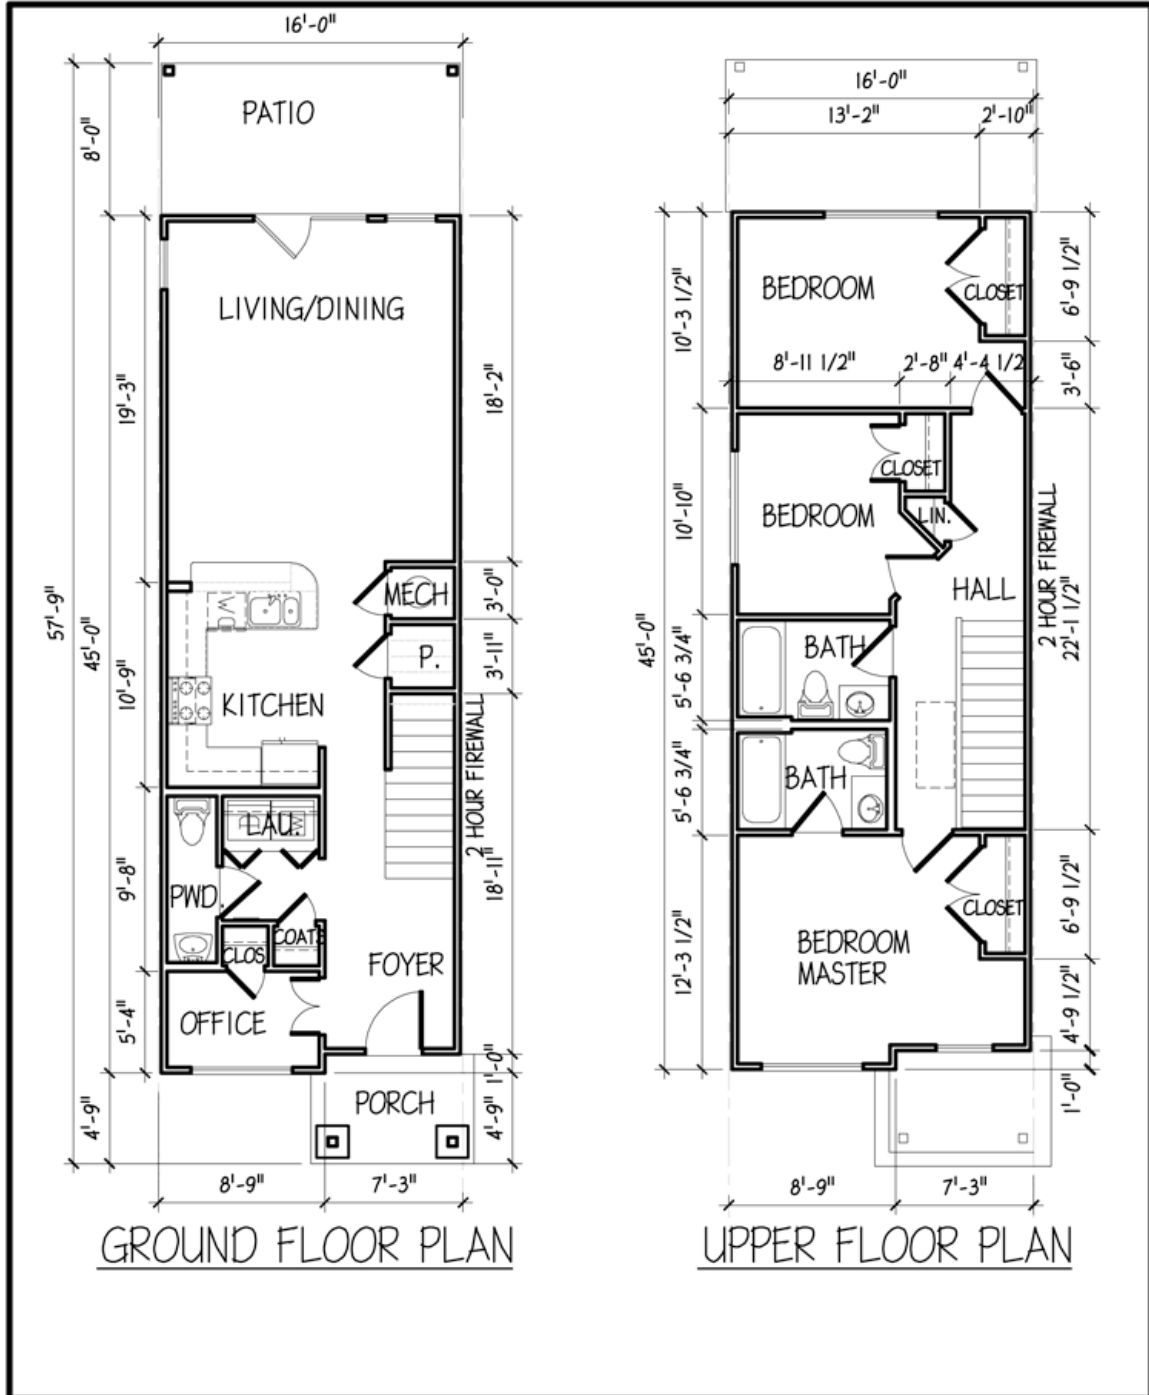

The Genoa

1,143 sq. ft

2BR/2.5BA - Starting at \$89,900

The Lafayette

1,454 sq. ft

3BR/2.5BA - Starting at \$120,900

The LaGrange

1,501 sq. ft

3BR/2.5BA with Garage - Starting at \$125,900