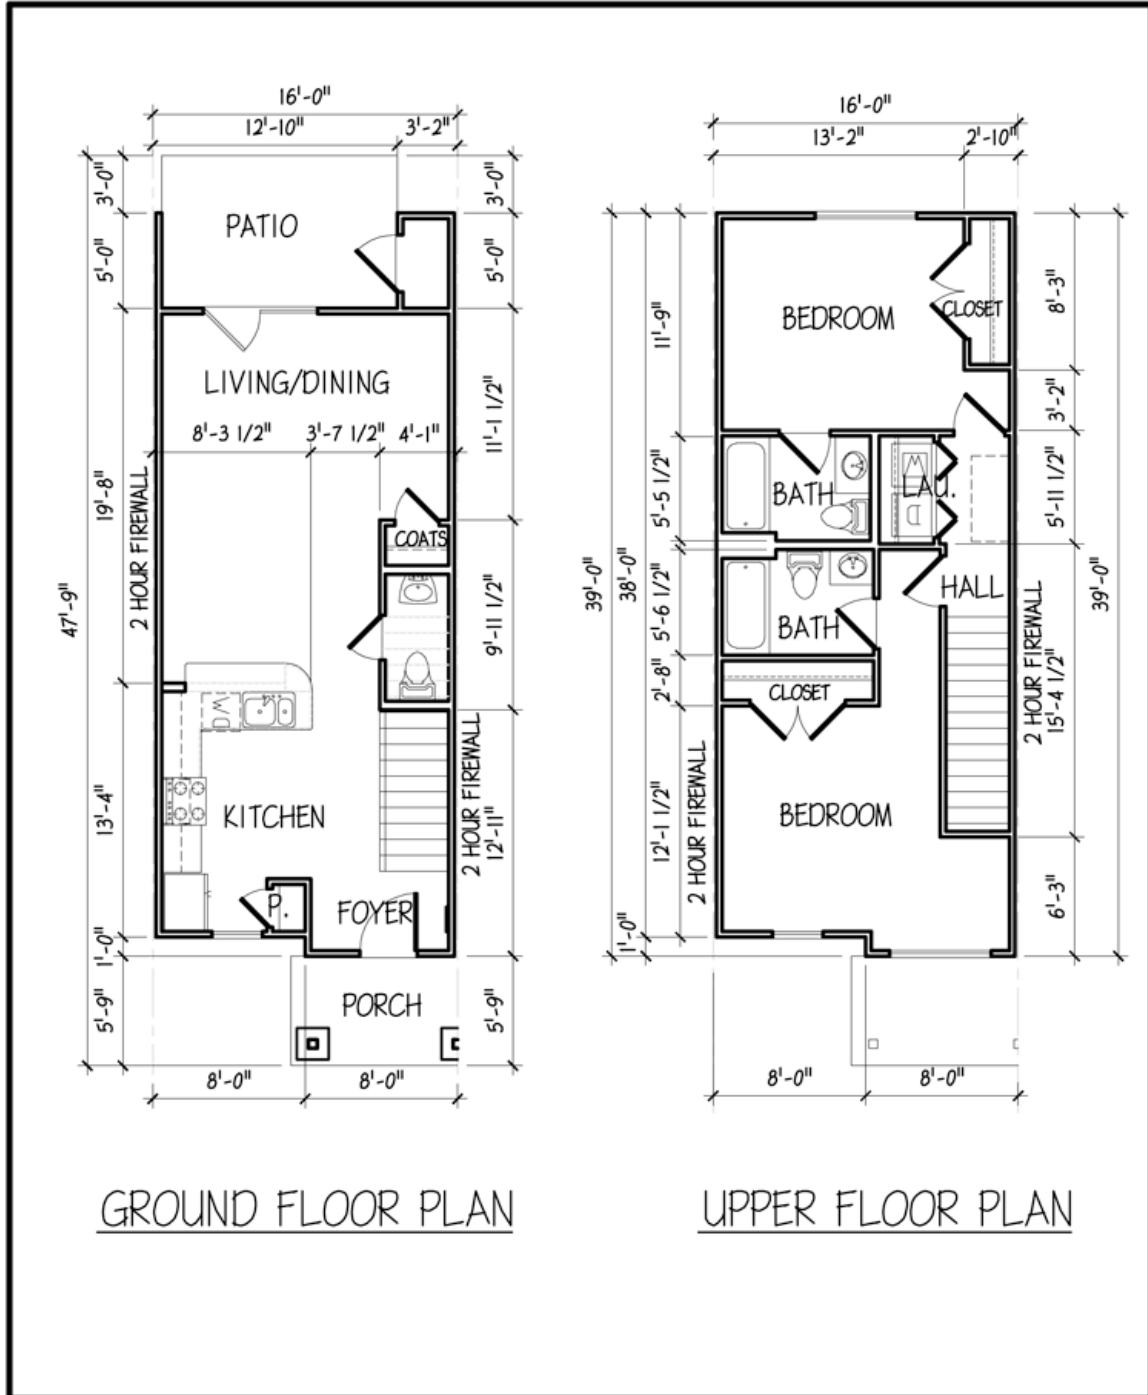

The Genoa

1,143 sq. ft

2BR/2.5BA - Starting at \$89,900

The Lafayette

1,454 sq. ft

3BR/2.5BA - Starting at \$120,900

The LaGrange

1,501 sq. ft

3BR/2.5BA with Garage - Starting at \$125,900